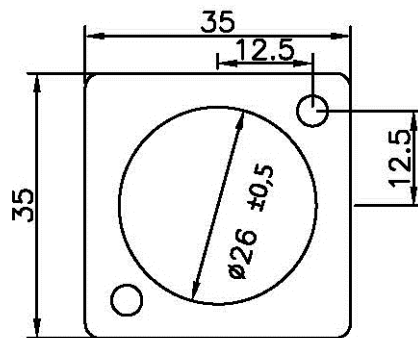

SELV socket for portable lighting systems

Tufvasson Tesch's SELV connectors (Safety Extra Low Voltage) is a reliable and versatile connector for larger conductors. It is used in installations with strict requirements on secure connections, e.g. for movable lighting installations. The connectors are designed for a current of up to 16A and are available for alternating current/ac (12V, 24V). The plug has a cable strain relief and is of course thoroughly tested and compliant with applicable requirements and EU standards (EN 61884-2-4).

Product	Type	Voltage	Current	weight
2820-3002	SVUA 12	12 Vac	max. 16A	20g
2820-3003	SVUA 24	24 Vac	max. 16A	20g

Hole pattern:

Miscellaneous: Delivered in bulk 50 pcs per box. Box size 30x15x8cm.

05/15

Tufvasson Tesch AB · Märstavägen 20 · 193 40 Sigtuna · Phone +46 (0)8 594 809 00 · Fax +46(0)8-592 527 68
 E-mail order@tufvassons.se · www.tufvassons.se